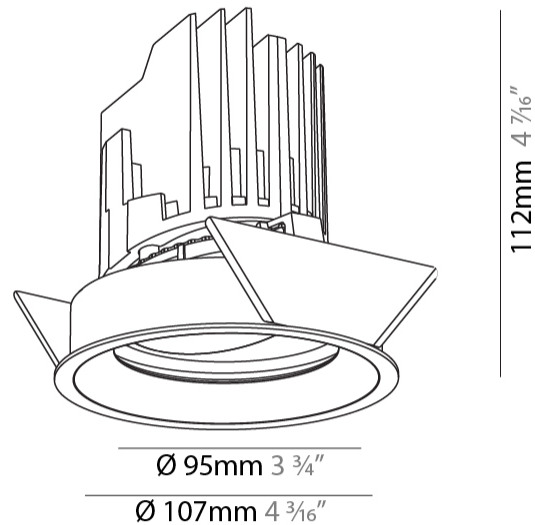

PHYSICAL

Shape: Round
Diameter (mm): 107
Diameter (in): 4 3/16
Height (mm): 112
Height (in): 4 7/16
Ceiling Thickness (mm): 10 / 12.5 / 15
Ceiling Thickness (in): 3/8 or 1/2 or 9/16
Min. Recessing Depth (mm): 130
Min. Recessing Depth (in): 5 1/8
Light Distribution: Adjustable / Downlight
Weight (kg): 0.484
Weight (lbs): 1.07
Fixture Finish: SSR / BKV / CWI / CRY / HAB / UFT / ITA / RUA / FTG / MYG / LOD / PUS / FRO / FUP / KIA / POP / BLS / SPG / MEY / GOH / GUM / CHC / COM / ABZ / JAG / OBR / MOS / ROR
Fixture Material: Aluminum Die Cast
Cut-out Measurements: 98mm / 3 7/8"

ELECTRICAL

Lamp Type: LED (Zhaga Standard)
Input Wattage (W): 16.5
Total Output Wattage (W): 14
Dimming: Tri-Mode (Non-Dimming and Phase Dimming (120Vac only) and 0-10V Dimming)
Driver Included: No
Driver Location: Recessed Housing
Driver Type: Constant Current - Universal
Driver Class: Class 2
Housing: See components
Input Voltage (V): 120 - 277
Constant Current (MA): 500

LED

Number of LEDs: 1
Color Temperature (°K): 2700 / 3000 / 3500 / 4000
Max. Delivered Lumen (lm): 1140 / 1180 / 1245 / 1270
Nominal Lumen (lm): 1386 / 1438 / 1511 / 1542
CRI: >90 CRI
Lamp Life (hrs): 50000

OPTICAL

Reflector: 14 / 18 / 42
Adjustability: Rotational 355°; Tilt 30°

RATINGS AND CERTIFICATIONS

Certified By: Certified for North American Standards
IP rating: IP54