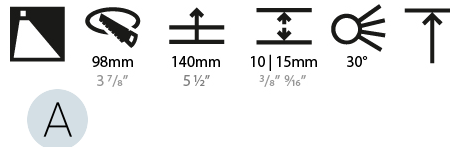

PHYSICAL

Shape: Round
Diameter (mm): 107
Diameter (in): 4 3/16
Height (mm): 118
Height (in): 4 5/8
Ceiling Thickness (mm): 10 / 12.5 / 15
Ceiling Thickness (in): 3/8 or 1/2 or 9/16
Min. Recessing Depth (mm): 140
Min. Recessing Depth (in): 5 1/2
Light Distribution: Adjustable / Asymmetric
Weight (kg): 0.473
Weight (lbs): 1.04
Fixture Finish: SSR / BKV / CWI / CRY / HAB / UFT / ITA / RUA / FTG / MYG / LOD / PUS / FRO / FUP / KIA / POP / BLS / SPG / MEY / GOH / GUM / CHC / COM / ABZ / JAG / OBR / MOS / ROR
Fixture Material: Aluminum Die Cast
Cut-out Measurements: 98mm / 3 7/8"

ELECTRICAL

Lamp Type: LED (Zhaga Standard)
Input Wattage (W): 16.5
Total Output Wattage (W): 14
Dimming: Tri-Mode (Non-Dimming and Phase Dimming (120Vac only) and 0-10V Dimming)
Driver Included: No
Driver Location: Recessed Housing
Driver Type: Constant Current - Universal
Driver Class: Class 2
Housing: See components
Input Voltage (V): 120 - 277
Constant Current (MA): 350

LED

Number of LEDs: 1
Color Temperature (°K): 2700 / 3000 / 3500 / 4000
Max. Delivered Lumen (lm): 1030 / 1070 / 1117 / 1140
Nominal Lumen (lm): 1386 / 1438 / 1511 / 1542
CRI: >90 CRI
Lamp Life (hrs): 50000

OPTICAL

Reflector: 20 / 40 / 60
Adjustability: Fixed

RATINGS AND CERTIFICATIONS

Certified By: Certified for North American Standards
IP rating: IP20

PROJECT	_____
TYPE	_____
SPECIFIER	_____
QUANTITY	_____
DATE	_____