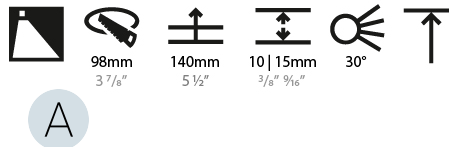

Series: Bioniq
Subseries: Bioniq Round Wallwash
Brand: Prolicht
Division: Architectural
Mounting Type: Recessed
Mounting Location: Ceiling
Subcategory: Wallwash

PHYSICAL

Shape: Round
Diameter (mm): 107
Diameter (in): 4 3/16
Height (mm): 118
Height (in): 4 5/8
Ceiling Thickness (mm): 10 / 12.5 / 15
Ceiling Thickness (in): 3/8 or 1/2 or 9/16
Min. Recessing Depth (mm): 140
Min. Recessing Depth (in): 5 1/2
Light Distribution: Adjustable / Asymmetric
Weight (kg): 0.473
Weight (lbs): 1.04
Fixture Finish: SSR / BKV / CWI / CRY / HAB / UFT / ITA / RUA / FTG / MYG / LOD / PUS / FRO / FUP / KIA / POP / BLS / SPG / MEY / GOH / GUM / CHC / COM / ABZ / JAG / OBR / MOS / ROR
Fixture Material: Aluminum Die Cast
Cut-out Measurements: 98mm / 3 7/8"

ELECTRICAL

Lamp Type: LED (Zhaga Standard)
Input Wattage (W): 16.5
Total Output Wattage (W): 14
Dimming: Tri-Mode (Non-Dimming and Phase Dimming (120Vac only) and 0-10V Dimming)
Driver Included: No
Driver Location: Recessed Housing
Driver Type: Constant Current - Universal
Driver Class: Class 2
Housing: See components
Input Voltage (V): 120 - 277
Constant Current (MA): 500

LED

Number of LEDs: 1
Color Temperature (°K): 2700 / 3000 / 3500 / 4000
Max. Delivered Lumen (lm): 1100 / 1140 / 1196 / 1220
Nominal Lumen (lm): 1386 / 1438 / 1511 / 1542
CRI: >90 CRI
Lamp Life (hrs): 50000

OPTICAL

Reflector: 20 / 40 / 60

RATINGS AND CERTIFICATIONS

Certified By: Certified for North American Standards
IP rating: IP20