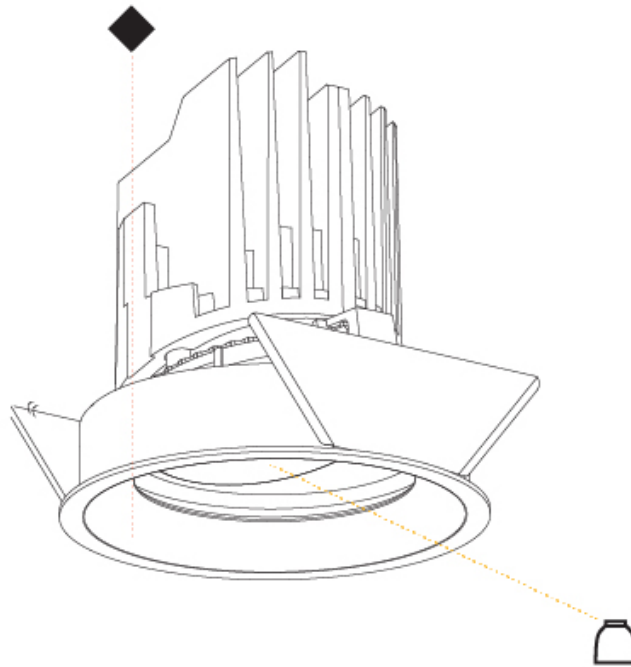

BIONIQ ROUND ADJUSTABLE RECESSED

A35239-

PROJECT _____

TYPE _____

SPECIFIER _____

QUANTITY _____

DATE _____