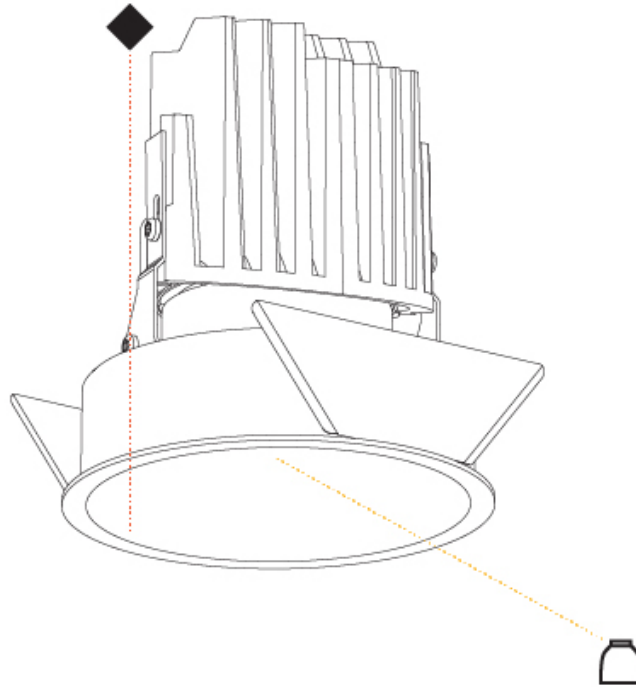

BIONIQ ROUND DEEP RECESSED

A35281-

PROJECT

TYPE

SPECIFIER

QUANTITY

DATE